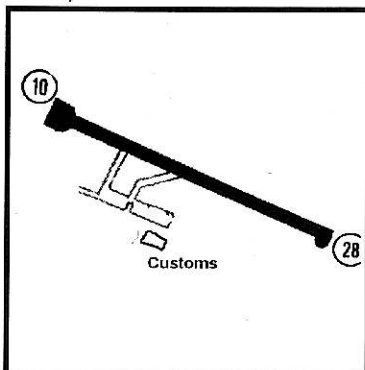

## Baja Norte, Mexico

TownIdent: (M) MXM  
ICAO Ident: MMML  
Lat: N32 38  
Long: W115 14  
VOR: 115.0  
Atis: 132.1  
Approach: N/A  
Tower: 118.2  
Ground: N/A  
Common: 122.8  
Elevation: 72  
Type: Paved  
Length: 8,530  
Fuel: 100/Jet  
Telephone: 655-3-50-71